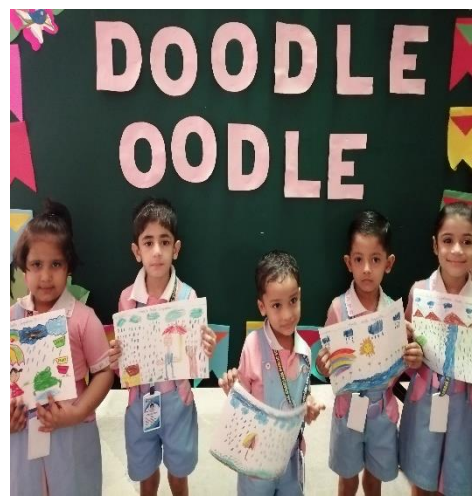

DOODLE OODLE

A drawing and colouring competition

PRE PRIMARY-15.07.2019

“Creativity is simply connecting new dots in new ways”

Sam Horn

MAPS organized a drawing and coloring competition - Doodle Oodle, for Pre Primary students on 15.07.19. The main objective of the competition was to ignite the creative side of the student's mind and encourage their interest in Art. They depicted their magical expression on the theme - Rainy season. The way, the little artists displayed the beauty of Rainy Season was commendable.